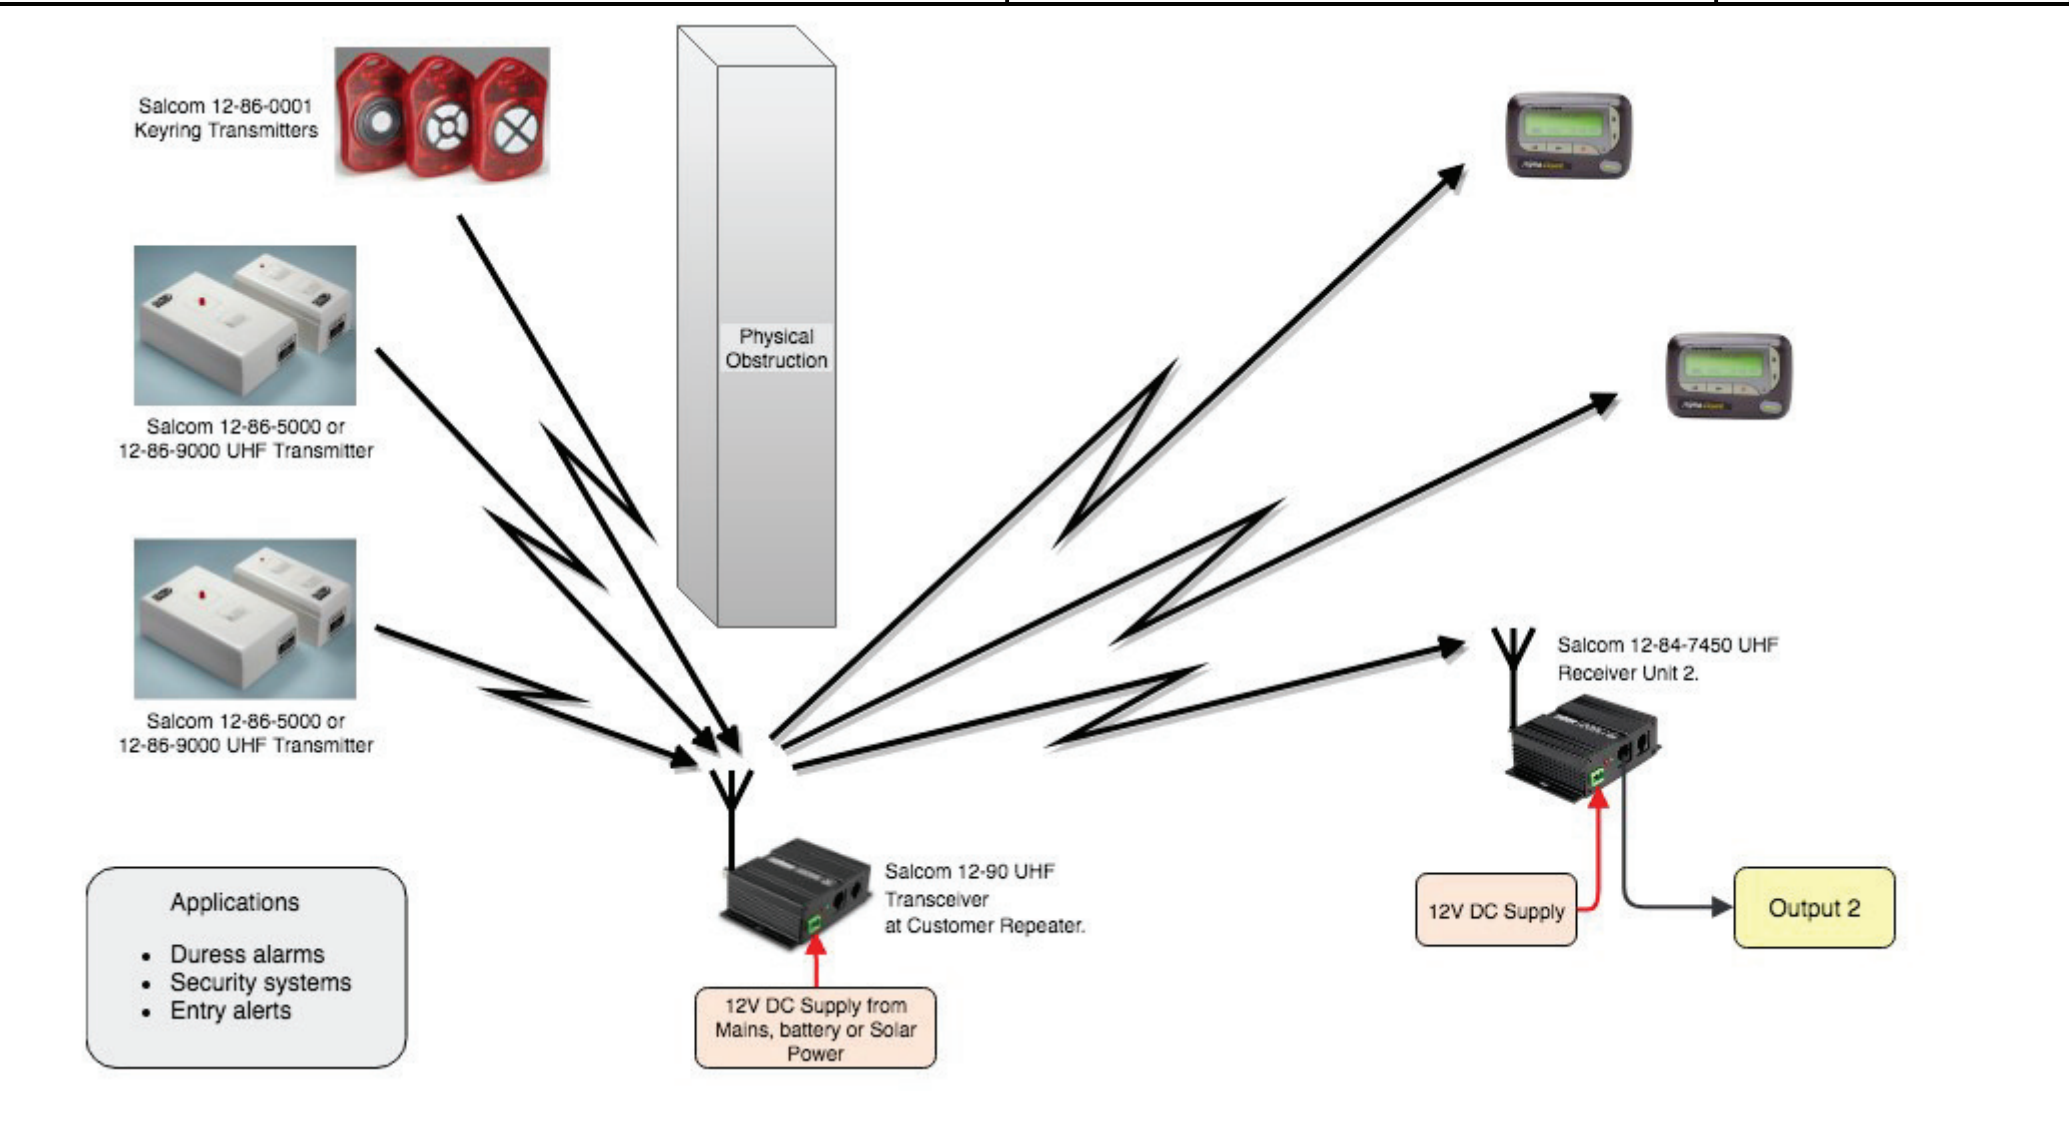

Description: Panic alarms.	Used with products: 12-86s to 12-90 to 12-84 and Pagers	System Configuration: Multi-point to Point
--------------------------------------	---	--

Radio Range: Medium	Data Direction: One	Multi-room panic alarms to security desk and guards.	DURESS ALARMS Option: 1 Diagram: 15
-------------------------------	-------------------------------	---	--