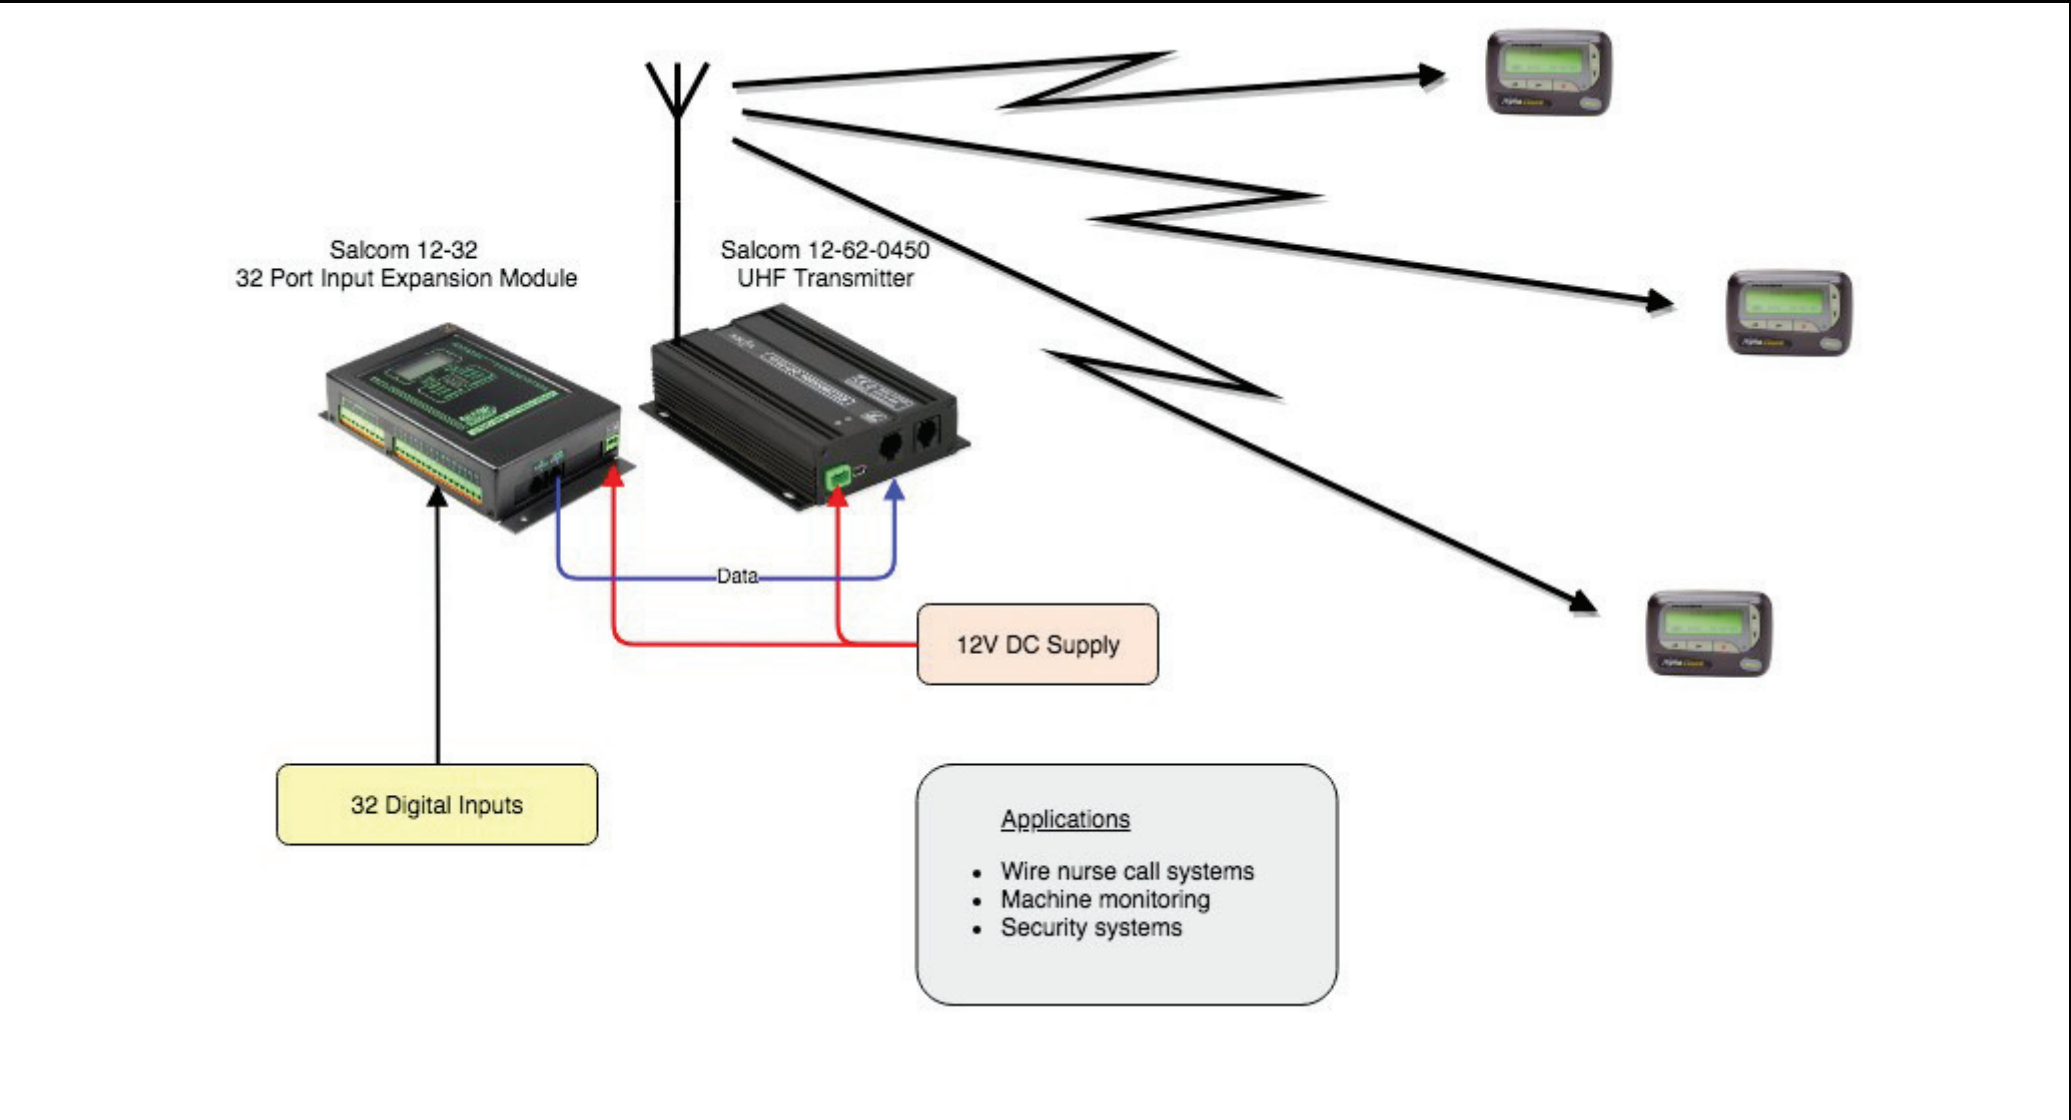

Description: Panic alarms.	Used with products: Wired Buttons to 12-32 and 12-62	System Configuration: Multi-room to Pager
--------------------------------------	--	---

Radio Range: Medium	Data Direction: One	Simple wired "Nurse Call" or duress system.	DURESS ALARMS Option: 2 Diagram: 16
-------------------------------	-------------------------------	--	--